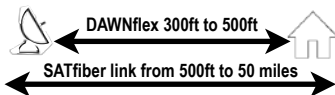

SUPER-LOW-LOSS SIGNAL CABLE

Choose the best signal
cable based on distance to dish.
DAWNflex cable $1.39 per ft
SATfiber link shown on page 2

Best C-Band BANDPASS FILTERS

Terrestrial (TI)
Interference blocking

Block airport & marine radar
and Wimax signals before
they enter your LNB. Stop
drop-outs and degraded sat
reception. Pass desired
satellite channels