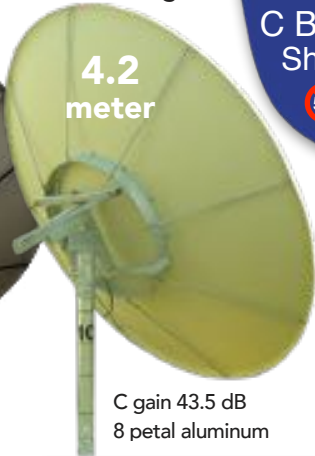

great for remote camera

FIBER OPTIC CABLE

Factory connectorized, pull-it-yourself reel, waterproof protective pulling eye for easy pull. Say No of fibers & length **CALL FOR BEST PRICE**

BLOCK interference and BOOST sat signals