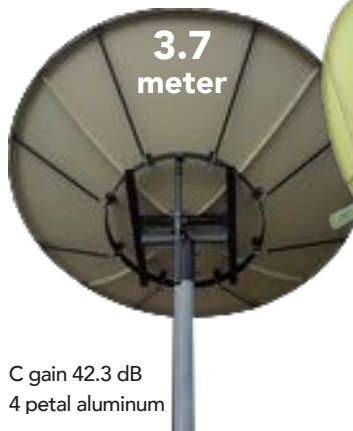

BLOCK interference and BOOST sat signals